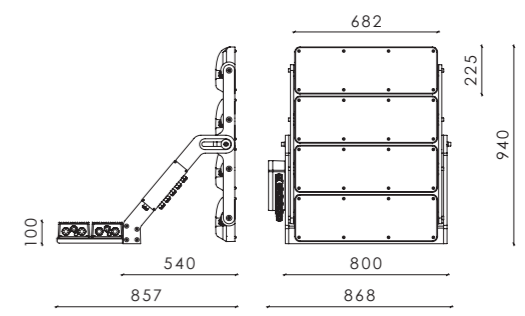

EAGLE 2 HEADS

Power: 510 - 1 200 W
Lumen output: Up to 156 575 lm
Weight: Up to 24.3 kg

EAGLE 3 HEADS

Power: 765 - 1 800 W
Lumen output: Up to 228 472 lm
Weight: Up to 33.1 kg

EAGLE 4 HEADS

Power: 1 020 - 2 400 W
Lumen output: Up to 301 450 lm
Weight: Up to 41.7 kg