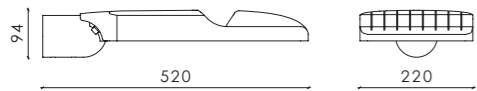

MINI MARTIN / MINI MARTIN TOOL-LESS

Power: 5 - 145 W
Lumen output: Up to 18 540 lm
CCT: 2700 / 3000 / 4000 K ⁵

⁵ 1800 / 2200 / 3500 / 5000 / 5700 / 6500 K available on request along with other not listed CRI and CCT