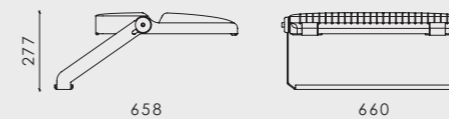

OWL with floodlight console