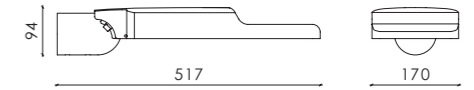

MICRO MARTIN SMOOTH / MICRO MARTIN TOOL-LESS SMOOTH

Power: 5 - 95 W
Lumen output: Up to 12 183 lm
CCT: 2700 / 3000 / 4000 K ⁵

Mini Martin, Watkins St, Merewether, Australia