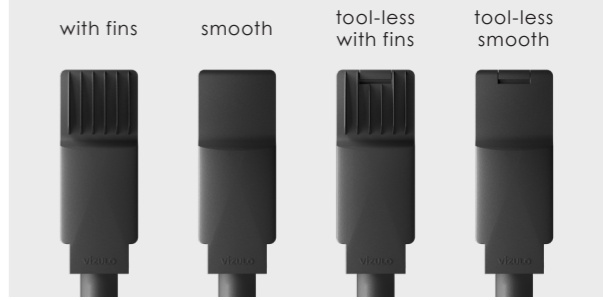

MICRO MARTIN RANGE

MICRO MARTIN / MICRO MARTIN TOOL-LESS

Power: 5 - 115 W
Lumen output: Up to 14 371 lm
CCT: 2700 / 3000 / 4000 K ⁵

⁵ 1800 / 2200 / 3500 / 5000 / 5700 / 6500 K available on request along with other not listed CRI and CCT

MICRO MARTIN SMOOTH / MICRO MARTIN TOOL-LESS SMOOTH

Power: 5 - 95 W
Lumen output: Up to 12 183 lm
CCT: 2700 / 3000 / 4000 K ⁵