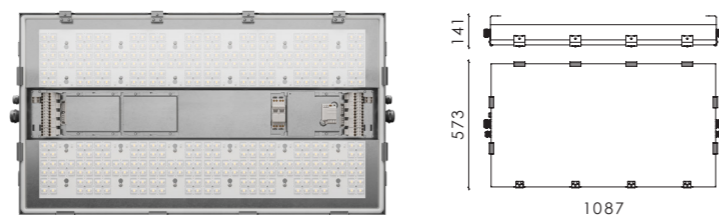

NIGHTJAR SMALL

Power: 5 - 180 W
Lumen output: Up to 26 508 lm

NIGHTJAR MEDIUM

Power: 5 - 360 W
Lumen output: Up to 47 969 lm

NIGHTJAR LARGE

Power: 5 - 540 W
Lumen output: Up to 79 041 lm

References

↘
 Woodpecker & Heron,
 Wagga Wagga,
 Australia