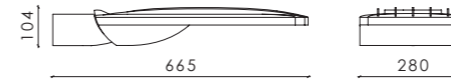

STORK LITTLE BROTHER

Voltage: 198 - 264 / 110 - 277 / 90 - 305 V, 50 - 60 Hz
Power: 5 - 200 W
Lumen output: Up to 29 512 lm

STORK LITTLE BROTHER ROUGH

Voltage: 198 - 264 / 110 - 277 / 90 - 305 V, 50 - 60 Hz
Power: 161 - 230 W
Lumen output: Up to 33 280 lm