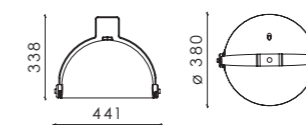

BLACKBIRD SCEPTER /
BLACKBIRD SCEPTER TOOL-LESS

Lumen output: Up to 15 500 lm
Spigot: On scepter M20