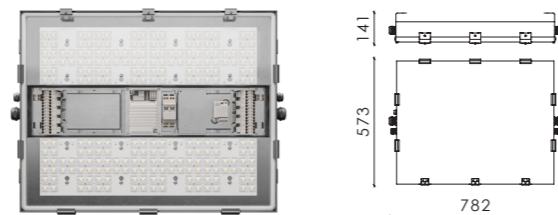

NIGHTJAR MEDIUM

Power: 5 - 360 W
Lumen output: Up to 47 969 lm