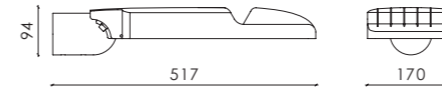

MICRO MARTIN / MICRO MARTIN TOOL-LESS

Power: 5 - 115 W
Lumen output: Up to 14 371 lm
CCT: 2700 / 3000 / 4000 K ⁵

⁵ 1800 / 2200 / 3500 / 5000 / 5700 / 6500 K available on request along with other not listed CRI and CCT