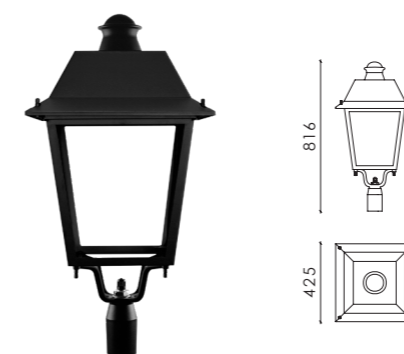

ORRIS BASIC IP65 IK08

Power: 5 - 75 W
Lumen output: Up to 8 920 lm
Temperature: -40 up to +50 ²⁾
Socket: NEMA Top / Zhaga Top
Spigot: 40 - 60 mm
Neto weight: Up to 5.6 kg

²⁾ Operating temperature differs depending on chosen output wattage
³⁾ ENEC update for IP66 coming soon
⁴⁾ IK08 refers to version with flat glass

↘
Orris Basic,
Savion, Israel