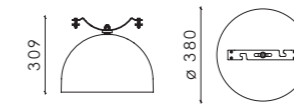

BLACKBIRD HANGING /
BLACKBIRD HANGING TOOL-LESS

Lumen output: Up to 15 500 lm
Mounting: On wire ø 5 - 12 mm