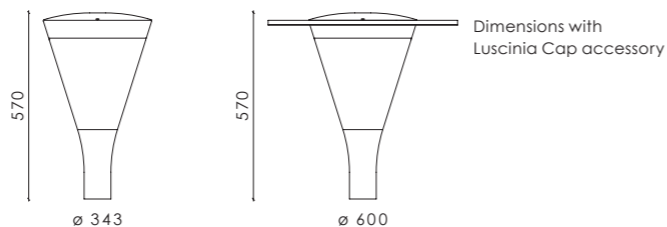

LUSCINIA TOP ENTRY

Lumen output:	Up to 11 150 lm
Mounting:	On console with 1/2" thread
Neto weight:	Up to 6 kg