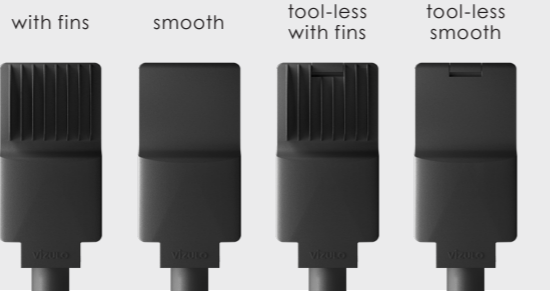

MINI MARTIN RANGE

MINI MARTIN / MINI MARTIN TOOL-LESS

Power: 5 - 145 W
Lumen output: Up to 18 540 lm
CCT: 2700 / 3000 / 4000 K ⁵

⁵ 1800 / 2200 / 3500 / 5000 / 5700 / 6500 K available on request along with other not listed CRI and CCT