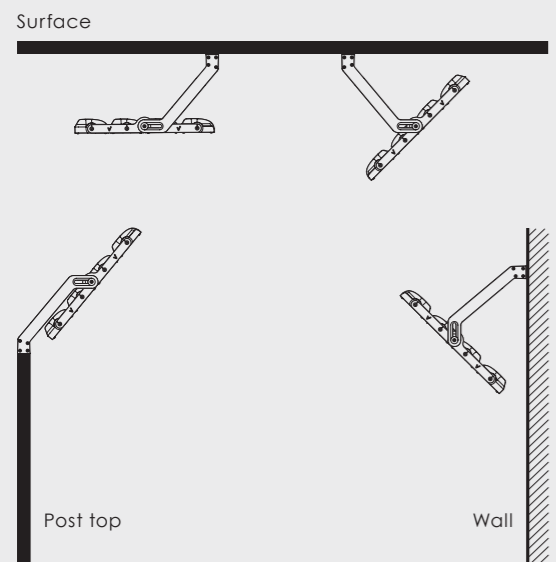

Eagle family

STADIUM

RAL7035 RAL9006 DB703 RAL9005

Other colors on request

Body: Die-cast aluminium
Dimming: DALI / 1-10 V / DMX / Midnight dimming / Step dimming / Mains dimming
Voltage: 198 - 264 / 110 - 277 V, 50 - 60 Hz
CRI: >70 / >80 / >90 ¹⁾
CCT: 2700 / 3000 / 4000 ¹⁾
TLCI: >90 ²⁾
Temperature: -40 to +50 °C

Lifetime: Up to 100 000 h (L98B10) at Ta = 25 °C
Warranty: 5 years
Installation: On bracket / Wall / Ceiling
Socket: NEMA Top / Zhaga Top
Intelligent control: Stand-alone / Group / CMS
Sensor: Daylight
Surge protection: 10 kV
Corrosion protection: Up to C5

¹⁾ 1800 / 2200 / 3500 / 5000 / 5700 / 6500 K available on request along with other not listed CRI and CCT
²⁾ For CRI > 90 and CCT 5000, 5700 K

MOUNTING OPTIONS