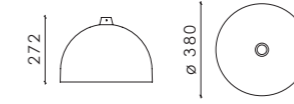

BLACKBIRD TOP ENTRY /
BLACKBIRD TOP ENTRY TOOL-LESS

Lumen output: Up to 15 500 lm
Mounting: On console with M32 | G1/2 | G3/4 thread