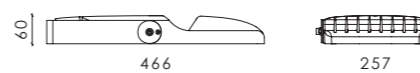

MINI MARTIN FLOOD ⁴⁾

Power: 5 - 145 W
Voltage: 198 - 264 / 110 - 277 V, 50 - 60 Hz
Lumen output: Up to 18 540 lm
CCT: 2700 / 3000 / 4000 ⁸⁾
Installation: Pre-wired cable 30 cm
Neto weight: Up to 6.5 kg