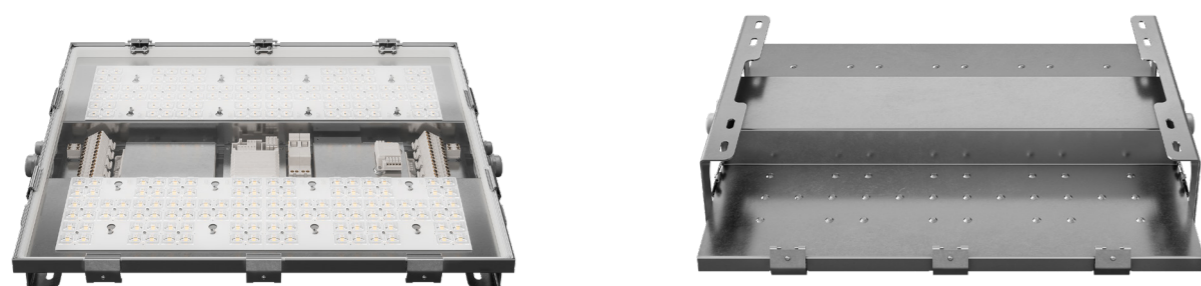

Nightjar family

Body:	AISI 316L	Installation:	Tool-less with safety screw
Dimming:	DALI / 1-10 V / Midnight dimming / Step dimming / Mains dimming	Mounting:	Oogland 300 / 400 / 500 / 600 mm Wall¹⁾ / Ceiling¹⁾ / On rod
Voltage:	198 - 264 / 110 - 277 V, 50 - 60 Hz	Intelligent control:	Tunnel CMS
CRI:	>70 / >80 / >90²⁾	Surge protection:	4 / 6 / 10 kV
CCT:	2700 / 3000 / 4000²⁾	Corrosion protection:	CX
Temperature:	-40 up to +50 °C³⁾	Power factor:	≥ 0.97 at full load
Lifetime:	Up to 100 000 h (L98B10) at Ta = 25 °C	Neto weight:	Up to 33.5 kg
Warranty:	5 years		

¹⁾ Coming soon
²⁾ 1800 / 2200 / 3500 / 5000 / 5700 / 6500 K available on request along with other not listed CRI and CCT
³⁾ Operating temperature differs depending on chosen output wattage
⁴⁾ Brackets with fixed or adjustable angle for wall and ceiling mounting

NIGHTJAR SMALL

Power: 5 - 180 W
Lumen output: Up to 26 508 lm