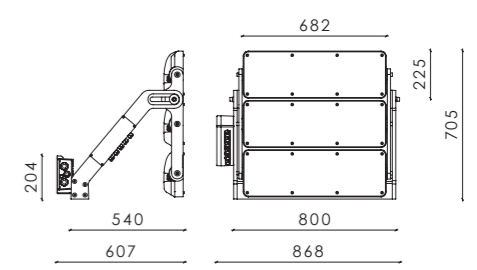

EAGLE 2 HEADS

Power: 510 - 1 200 W
Lumen output: Up to 156 575 lm
Weight: Up to 24.3 kg

EAGLE 3 HEADS

Power: 765 - 1 800 W
Lumen output: Up to 228 472 lm
Weight: Up to 33.1 kg

EAGLE 4 HEADS

Power: 1 020 - 2 400 W
Lumen output: Up to 301 450 lm
Weight: Up to 41.7 kg