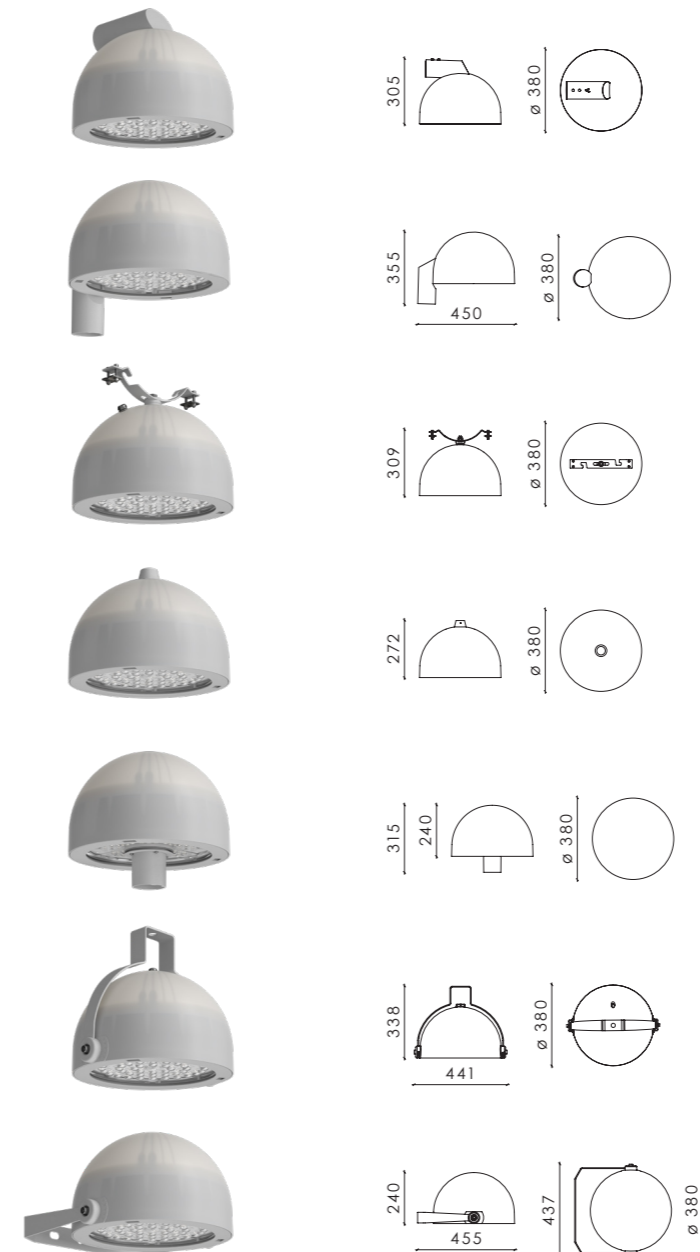

BLACKBIRD PLASTIC SIDE ENTRY

Lumen output: Up to 15 500 lm
Spigot: 32 - 40 mm / 40 - 60 mm / 60 - 76 mm

BLACKBIRD PLASTIC POST TOP

Lumen output: Up to 15 500 lm
Spigot: 32 - 40 mm / 40 - 60 mm / 60 - 76 mm

BLACKBIRD PLASTIC HANGING

Lumen output: Up to 15 500 lm
Mounting: On wire ø 5 - 12 mm

BLACKBIRD PLASTIC TOP ENTRY

Lumen output: Up to 15 500 lm
Mounting: On console with M32 | G1/2 | G3/4 thread

BLACKBIRD PLASTIC MUSHROOM

Lumen output: Up to 14 700 lm
Spigot: 32 - 40 mm / 40 - 60 mm / 60 - 76 mm

BLACKBIRD PLASTIC SCEPTER

Lumen output: Up to 15 500 lm
Spigot: On scepter M20

BLACKBIRD PLASTIC FLOOD

Lumen output: Up to 15 500 lm
Spigot: On bracket / Wall / Ceiling