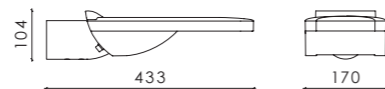

STORK LITTLE SISTER SMOOTH

Voltage: 198 - 264 / 110 - 277 V, 50 - 60 Hz
Power: 5 - 50 W
Lumen output: Up to 7 100 lm

↙
Stork Little Sister,
Budapest Ferenc Liszt
International Airport, Hungary