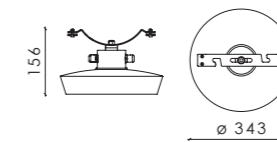

LUSCINIA HANGING

Lumen output:	Up to 11 150 lm
Mounting:	On wire ø 5 - 12 mm
Neto weight:	Up to 4.8 kg

LUSCINIA HANGING WITH THROUGH WIRING

Lumen output:	Up to 11 150 lm
Mounting:	On wire ø 5 - 12 mm
Neto weight:	Up to 5.6 kg