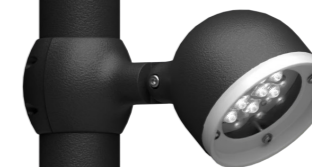

BLACKBIRD MINI
SPOT FLANGE MOUNT
/ WITH SMALL SNOOT /

BLACKBIRD MICRO
SPOT FLANGE MOUNT
/ WITH HALO /

BLACKBIRD MINI
SPOT BRACKET MOUNT
/ WITH ASYMMETRICAL SNOOT /

BLACKBIRD MICRO
SPOT BRACKET MOUNT
/ WITH ASYMMETRICAL SNOOT /