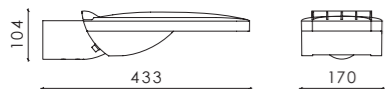

STORK LITTLE SISTER

Voltage: 198 - 264 / 110 - 277 V, 50 - 60 Hz
Power: 5 - 80 W
Lumen output: Up to 10 500 lm