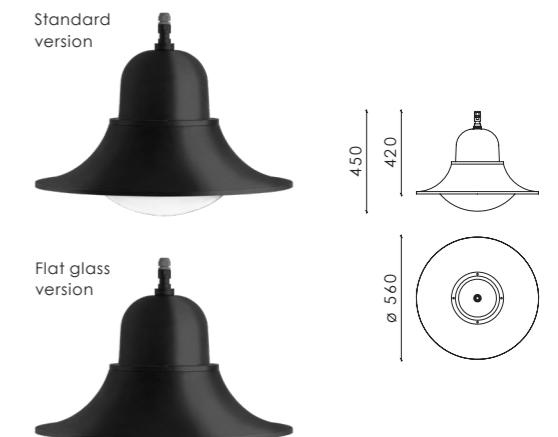

BELL IP54 / IP66 ³⁾ IK08 / IK10 ⁴⁾

Power: 5 - 82 W
Lumen output: Up to 12 125 lm
Temperature: -40 to +40 °C
Socket: Zhaga Top
Mounting: On console with ø 28 mm bracket / On console with G1/2" thread
Neto weight: Up to 7.6 kg

↘
Bell,
Riga, Latvia