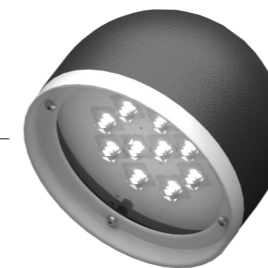

BLACKBIRD MICRO | ø 120 mm

Dimming: DALI / Non dimmable
Power: 5 - 12 W
Lumen output: Up to 1 630 lm

Hanging

BLACKBIRD MINI HANGING
/ WITH ZHAGA /

Spots

BLACKBIRD MINI
SPOT BRACKET MOUNT
/ WITH HALO /

BLACKBIRD MICRO
SPOT BRACKET MOUNT
/ WITH SMALL SNOOT /

BLACKBIRD MINI
SPOT FLANGE MOUNT
/ WITH SMALL SNOOT /

BLACKBIRD MICRO
SPOT FLANGE MOUNT
/ WITH HALO /

BLACKBIRD MINI
SPOT BRACKET MOUNT
/ WITH ASYMMETRICAL SNOOT /

BLACKBIRD MICRO
SPOT BRACKET MOUNT
/ WITH ASYMMETRICAL SNOOT /