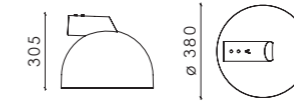

BLACKBIRD SIDE ENTRY /
BLACKBIRD SIDE ENTRY TOOL-LESS

Lumen output: Up to 15 500 lm
Spigot: 32 - 40 mm / 40 - 60 mm / 60 - 76 mm