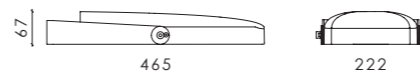

COLIBRI MIDI FLOOD

Power: 5 - 87 W
Voltage: 220 - 240 / 110 - 277 V, 50 - 60 Hz
Lumen output: Up to 13 100 lm
CCT: 2700 / 3000 / 4000 K ²⁾
Installation: Pre-wired cable 30 cm
Neto weight: Up to 4.6 kg

²⁾ 1800 / 2200 / 3500 / 5000 / 5700 / 6500 K available on request along with other not listed CRI and CCT
Note! Only fixtures with CCT of 3000 K or lower are DarkSky approved!

³⁾ Smooth luminaire versions available. Please visit our website for detailed information

⁴⁾ Smooth and tool-less luminaire versions available. Please visit our website for detailed information

⁵⁾ Depending on the configuration. Please contact VIZULO export representatives for additional information

⁶⁾ Coming soon

⁷⁾ Available only for Tool-less and Tool-less Smooth versions

⁸⁾ 1800 / 2200 / 3500 / 5000 / 5700 / 6500 K available on request along with other not listed CRI and CCT