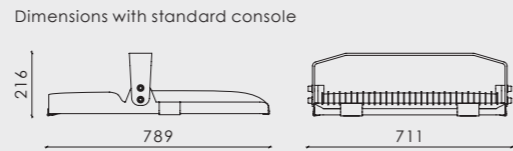

Mustang

RAL7035 RAL9006 DB703 RAL9005

Other colors on request

Body:	Die-cast aluminium	Lifetime:	Up to 100 000 h (L90B10) at Ta = 25 °C
Power:	50 - 700 W	Warranty:	5 years
Dimming:	DALI / 1-10 V / Midnight dimming / Step dimming / Mains dimming	Installation:	On bracket / Wall / Ceiling
Voltage:	198 - 264 / 110 - 277 V, 50 - 60 Hz	Socket:	NEMA Top / Zhaga Top
Lumen output:	Up to 103 320 lm	Intelligent control:	Stand-alone / Group / CMS
CRI:	>70 / >80 / >90 ¹³	Sensor:	Daylight
CCT:	2700 / 3000 / 4000 K ¹³	Surge protection:	10 kV
Temperature:	-40 to +50 °C	Corrosion protection:	Up to C5
		Neto weight:	Up to 41 kg

¹¹ IK08 refers to version with glass cover, IK09 refers to version with housing
¹² Coming soon
¹³ 1800 / 2200 / 3500 / 5000 / 5700 / 6500 K available on request along with other not listed CRI and CCT

MUSTANG with floodlight console

Owl

RAL7035 RAL9006 DB703 RAL9005

Other colors on request

Body:	Die-cast aluminium	Lifetime:	Up to 100 000 h (L90B10) at Ta = 25 °C
Power:	85 - 380 W	Warranty:	5 years
Dimming:	DALI / 1-10 V / Midnight dimming / Step dimming / Mains dimming	Installation:	On bracket / Wall / Ceiling
Voltage:	198 - 264 / 110 - 277 V, 50 - 60 Hz	Socket:	NEMA Top / Zhaga Top
Lumen output:	Up to 55 455 lm	Intelligent Control:	Stand-alone / Group / CMS
CRI:	>70 / >80 / >90 ¹²	Sensor:	Daylight
CCT:	2700 / 3000 / 4000 K ¹³	Surge protection:	10 kV
Temperature:	-40 up to +50 °C ¹³	Corrosion protection:	Up to C5
		Neto weight:	Up to 19 kg

¹¹ Coming soon
¹² 1800 / 2200 / 3500 / 5000 / 5700 / 6500 K available on request along with other not listed CRI and CCT
¹³ Operating temperature differs depending on chosen output wattage