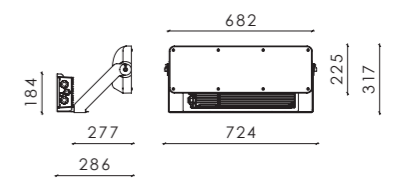

EAGLE 2 HEADS

Power: 510 - 1 200 W
Lumen output: Up to 156 575 lm
Weight: Up to 24.3 kg

EAGLE 3 HEADS

Power: 765 - 1 800 W
Lumen output: Up to 228 472 lm
Weight: Up to 33.1 kg

EAGLE 4 HEADS

Power: 1 020 - 2 400 W
Lumen output: Up to 301 450 lm
Weight: Up to 41.7 kg