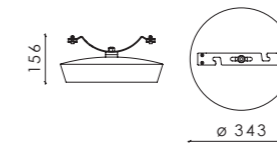

LUSCINIA HANGING

Lumen output:	Up to 11 150 lm
Mounting:	On wire ø 5 - 12 mm
Neto weight:	Up to 4.8 kg