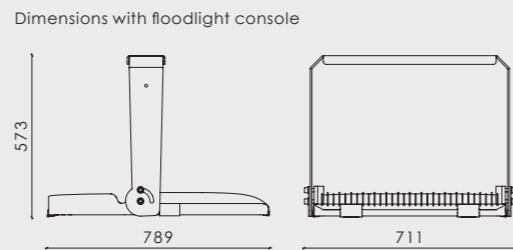

MUSTANG with floodlight console