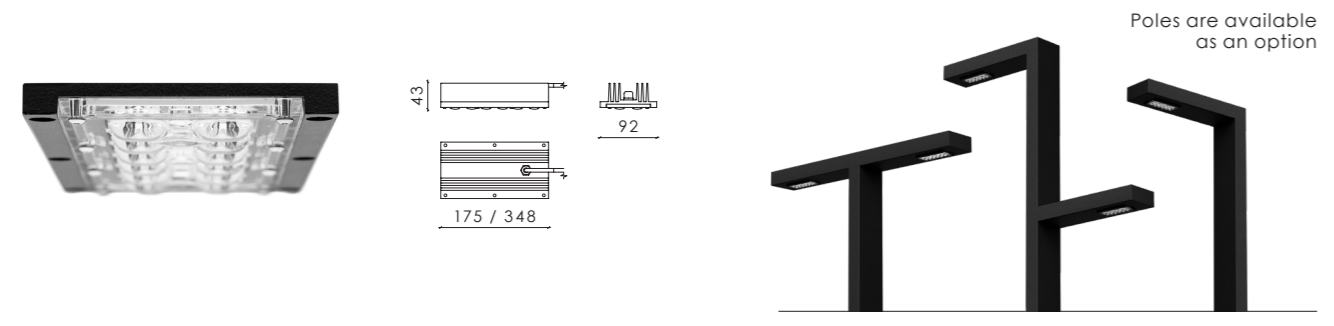

Woodpecker

Body: Extruded aluminium
Power: 15 - 28 W | Small
20 - 52 W | Large
Dimming: DALI / 1-10 V / Midnight dimming / Step dimming / Mains dimming
Voltage: 220 - 240 V, 50 - 60 Hz
Lumen output: Up to 7 500 lm
CRI: >70 / >80 / >90 ¹⁾
CCT: 2700 / 3000 / 4000 ¹⁾
Temperature: -40 to +50 °C
Lifetime: Up to 100 000 h (L98B10) at Ta = 25 °C

Warranty: 5 years
Installation: On flange
Socket: NEMA Top / Zhaga Top and Bottom
Intelligent control: Stand-alone / Group / CMS
Sensor: Motion / Motion + Daylight / Daylight
Surge protection: 4 / 6 / 10 kV
Nature friendly: PC Amber / Red / 1800 K
Corrosion protection: Up to CX
Neto weight: Up to 0.9 kg | Small
Up to 1.6 kg | Large

¹⁾ 1800 / 2200 / 3500 / 5000 / 5700 / 6500 K available on request along with other not listed CRI and CCT

Robin & Rook

Body: Die-cast aluminium
Voltage: 220 - 240 V, 50 - 60 Hz
CRI: >70 / >80 / >90 ¹⁾
CCT: 2700 / 3000 / 4000 ¹⁾
Temperature: -40 to +40 °C
Lifetime: Up to 100 000 h (L98B10) at Ta = 25 °C

Warranty: 5 years
Installation: On wall
Surge protection: 4 / 6 / 10 kV
Nature friendly: PC Amber / Red / 1800 K
Corrosion protection: Up to C5
Neto weight: Up to 3.3 kg

¹⁾ 1800 / 2200 / 3500 / 5000 / 5700 / 6500 K available on request along with other not listed CRI and CCT

ROBIN IP66 IK10
Power: 8 - 26 W
Dimming: DALI / Midnight dimming / Non dimmable
Lumen output: Up to 3 350 lm

ROOK IP65 IK08
Power: 15 - 28 W
Dimming: DALI / 1-10 V / Midnight dimming / Step dimming / Mains dimming
Lumen output: Up to 3 890 lm