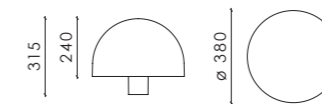

BLACKBIRD MUSHROOM /
BLACKBIRD MUSHROOM TOOL-LESS

Lumen output: Up to 14 700 lm
Spigot: 32 - 40 mm / 40 - 60 mm / 60 - 76 mm