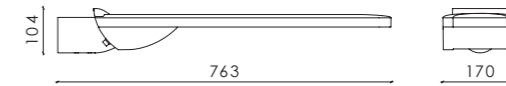

STORK LITTLE SISTER EXTENDED RANGE

smooth

4 console versions available

STORK LITTLE SISTER RANGE

with fins smooth

4 console versions available

STORK LITTLE SISTER EXTENDED SMOOTH

Voltage: 198 - 264 V, 50 - 60 Hz
Power: 5 - 75 W
Lumen output: Up to 11 859 lm