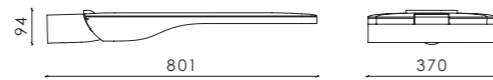

STORK RANGE

STORK

Voltage: 198 - 264 / 110 - 277 V, 50 - 60 Hz
Power: 5 - 280 W
Lumen output: Up to 41 000 lm

STORK SMOOTH

Voltage: 198 - 264 / 110 - 277 V, 50 - 60 Hz
Power: 5 - 200 W
Lumen output: Up to 30 500 lm