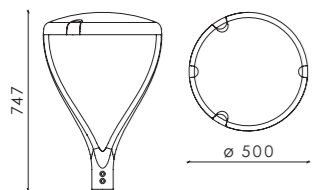

Spigot: 40 - 60 mm / 60 - 76 mm
Neto weight: Up to 18 kg