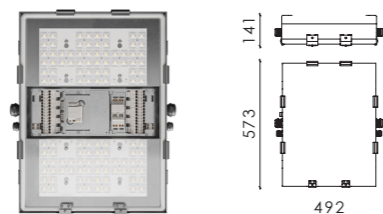

Nightjar family

Body:	AISI 316L	Installation:	Tool-less with safety screw
Dimming:	DALI / 1-10 V / Midnight dimming / Step dimming / Mains dimming	Mounting:	Oogland 300 / 400 / 500 / 600 mm Wall¹⁾ / Ceiling¹⁾ / On rod
Voltage:	198 - 264 / 110 - 277 V, 50 - 60 Hz	Intelligent control:	Tunnel CMS
CRI:	>70 / >80 / >90²⁾	Surge protection:	4 / 6 / 10 kV
CCT:	2700 / 3000 / 4000²⁾	Corrosion protection:	CX
Temperature:	-40 up to +50 °C³⁾	Power factor:	≥ 0.97 at full load
Lifetime:	Up to 100 000 h (L98B10) at Ta = 25 °C	Neto weight:	Up to 33.5 kg
Warranty:	5 years		

¹⁾ Coming soon
²⁾ 1800 / 2200 / 3500 / 5000 / 5700 / 6500 K available on request along with other not listed CRI and CCT
³⁾ Operating temperature differs depending on chosen output wattage
⁴⁾ Brackets with fixed or adjustable angle for wall and ceiling mounting

NIGHTJAR SMALL

Power: 5 - 180 W
Lumen output: Up to 26 508 lm

NIGHTJAR MEDIUM

Power: 5 - 360 W
Lumen output: Up to 47 969 lm

NIGHTJAR LARGE

Power: 5 - 540 W
Lumen output: Up to 79 041 lm

References