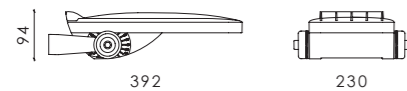

STORK LITTLE SISTER FLOOD ³⁾

Power: 5 - 80 W
Voltage: 198 - 264 / 110 - 277 V, 50 - 60 Hz
Lumen output: Up to 10 500 lm
CCT: 2700 / 3000 / 4000 K ²⁾
Installation: Tool-less
Nature friendly: PC Amber / Red / 1800 K
Neto weight: Up to 3.5 kg