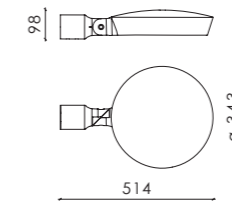

LUSCINIA SIDE ENTRY

Lumen output:	Up to 11 150 lm
Spigot:	32 - 40 mm / 40 - 60 mm / 60 - 76 mm
Neto weight:	Up to 6.5 kg