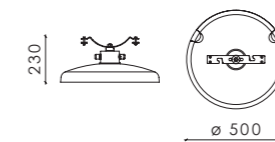

Spigot: 40 - 60 mm / 60 - 76 mm
Neto weight: Up to 18 kg

LAPWING J-TYPE | TOOL-LESS

Spigot: 40 - 60 mm / 60 - 76 mm
Neto weight: Up to 16.5 kg

LAPWING TOP ENTRY | TOOL-LESS

Mounting: On console with G1/2 or G3/4 thread
Neto weight: Up to 9.9 kg

LAPWING SIDE ENTRY | TOOL-LESS

Spigot: 40 - 60 mm / 60 - 76 mm
Neto weight: Up to 10.4 kg

LAPWING HANGING | TOOL-LESS

Mounting: On wire ø 5 - 12 mm
Neto weight: Up to 8.9 kg

LAPWING MUSHROOM | TOOL-LESS

Spigot: 40 - 60 mm / 60 - 76 mm
Neto weight: Up to 10.6 kg