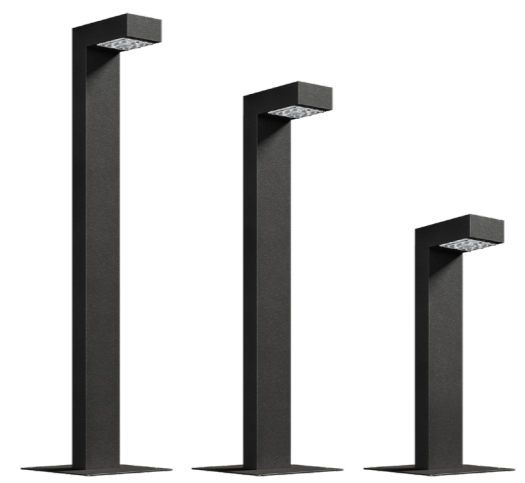

Heron

RAL9006 DB703 RAL9005 GALVANIZED
Other colors on request

Body: Extruded Aluminium / Steel
Power: 8 - 26 W
Dimming: DALI / Midnight dimming
Voltage: 220 - 240 V, 50 - 60 Hz
Lumen output: Up to 3 350 lm
CRI: >70 / >80 / >90 ¹⁾
CCT: 2700 / 3000 / 4000 ¹⁾
Temperature: -40 to +40 °C

Lifetime: Up to 100 000 h (L98B10) at Ta = 25 °C
Warranty: 5 years
Installation: IP connector
Mounting: On flange
Surge protection: 1 / 2 / 4 / 10 kV
Nature friendly: PC Amber / Red / 1800 K
Corrosion protection: Up to C5
Neto weight: Up to 15 kg

¹⁾ 1800 / 2200 / 3500 / 5000 / 5700 / 6500 K available on request along with other not listed CRI and CCT

↙
Heron,
Wagga Wagga,
Australia