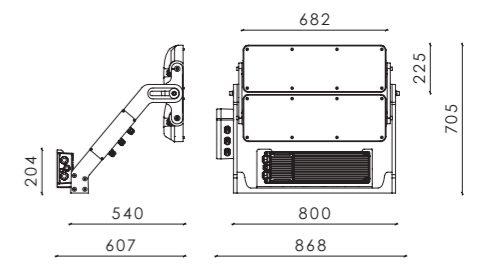

EAGLE 2 HEADS

Power: 510 - 1 200 W
Lumen output: Up to 156 575 lm
Weight: Up to 24.3 kg

EAGLE 3 HEADS

Power: 765 - 1 800 W
Lumen output: Up to 228 472 lm
Weight: Up to 33.1 kg

EAGLE 4 HEADS

Power: 1 020 - 2 400 W
Lumen output: Up to 301 450 lm
Weight: Up to 41.7 kg