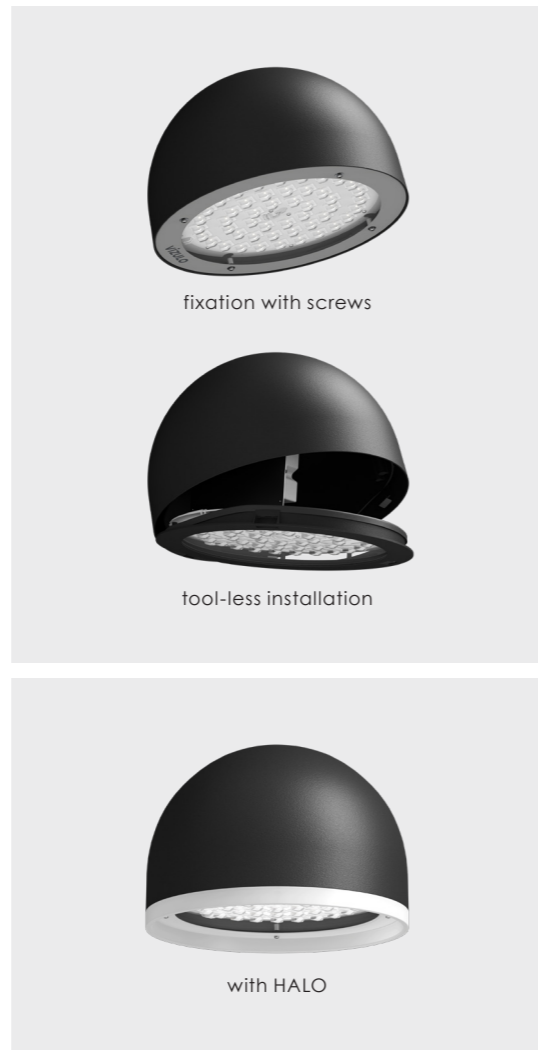

BLACKBIRD SIDE ENTRY /
BLACKBIRD SIDE ENTRY TOOL-LESS

Lumen output: Up to 15 500 lm
Spigot: 32 - 40 mm / 40 - 60 mm / 60 - 76 mm

BLACKBIRD POST TOP /
BLACKBIRD POST TOP TOOL-LESS

Lumen output: Up to 15 500 lm
Spigot: 32 - 40 mm / 40 - 60 mm / 60 - 76 mm

BLACKBIRD HANGING /
BLACKBIRD HANGING TOOL-LESS

Lumen output: Up to 15 500 lm
Mounting: On wire ø 5 - 12 mm

BLACKBIRD TOP ENTRY /
BLACKBIRD TOP ENTRY TOOL-LESS

Lumen output: Up to 15 500 lm
Mounting: On console with M32 | G1/2 | G3/4 thread

BLACKBIRD MUSHROOM /
BLACKBIRD MUSHROOM TOOL-LESS

Lumen output: Up to 14 700 lm
Spigot: 32 - 40 mm / 40 - 60 mm / 60 - 76 mm

BLACKBIRD SCEPTER /
BLACKBIRD SCEPTER TOOL-LESS

Lumen output: Up to 15 500 lm
Spigot: On scepter M20

BLACKBIRD FLOOD /
BLACKBIRD FLOOD TOOL-LESS

Lumen output: Up to 15 500 lm
Spigot: On bracket / Wall / Ceiling