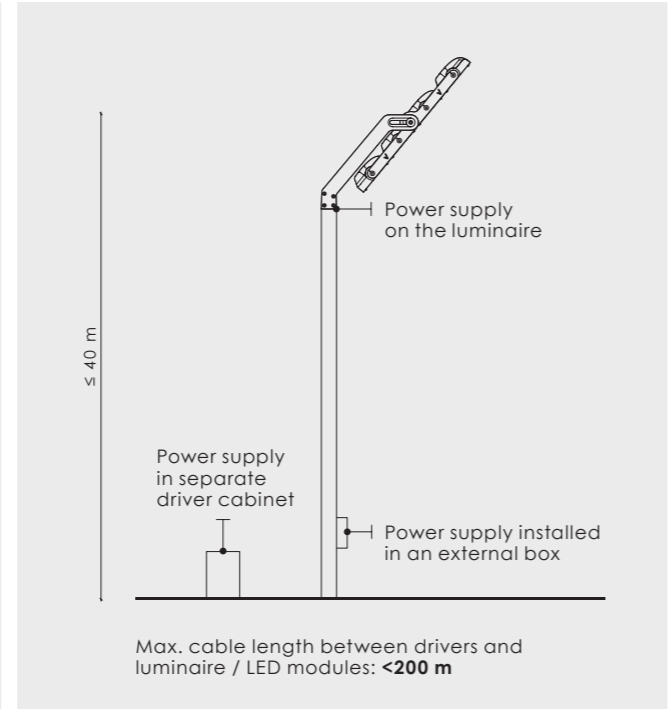

Eagle family

STADIUM

RAL7035 RAL9006 DB703 RAL9005

Other colors on request

Body: Die-cast aluminium
Dimming: DALI / 1-10 V / DMX / Midnight dimming / Step dimming / Mains dimming
Voltage: 198 - 264 / 110 - 277 V, 50 - 60 Hz
CRI: >70 / >80 / >90 ¹⁾
CCT: 2700 / 3000 / 4000 ¹⁾
TLCI: >90 ²⁾
Temperature: -40 to +50 °C

Lifetime: Up to 100 000 h (L98B10) at Ta = 25 °C
Warranty: 5 years
Installation: On bracket / Wall / Ceiling
Socket: NEMA Top / Zhaga Top
Intelligent control: Stand-alone / Group / CMS
Sensor: Daylight
Surge protection: 10 kV
Corrosion protection: Up to C5

¹⁾ 1800 / 2200 / 3500 / 5000 / 5700 / 6500 K available on request along with other not listed CRI and CCT
²⁾ For CRI > 90 and CCT 5000, 5700 K

MOUNTING OPTIONS