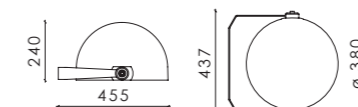

BLACKBIRD FLOOD /
BLACKBIRD FLOOD TOOL-LESS

Lumen output: Up to 15 500 lm
Spigot: On bracket / Wall / Ceiling