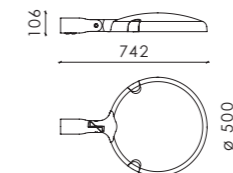

Spigot: 40 - 60 mm / 60 - 76 mm
Neto weight: Up to 18 kg

LAPWING J-TYPE | TOOL-LESS

Spigot: 40 - 60 mm / 60 - 76 mm
Neto weight: Up to 16.5 kg

LAPWING TOP ENTRY | TOOL-LESS

Mounting: On console with G1/2 or G3/4 thread
Neto weight: Up to 9.9 kg

LAPWING SIDE ENTRY | TOOL-LESS

Spigot: 40 - 60 mm / 60 - 76 mm
Neto weight: Up to 10.4 kg

LAPWING HANGING | TOOL-LESS

Mounting: On wire ø 5 - 12 mm
Neto weight: Up to 8.9 kg

LAPWING MUSHROOM | TOOL-LESS

Spigot: 40 - 60 mm / 60 - 76 mm
Neto weight: Up to 10.6 kg